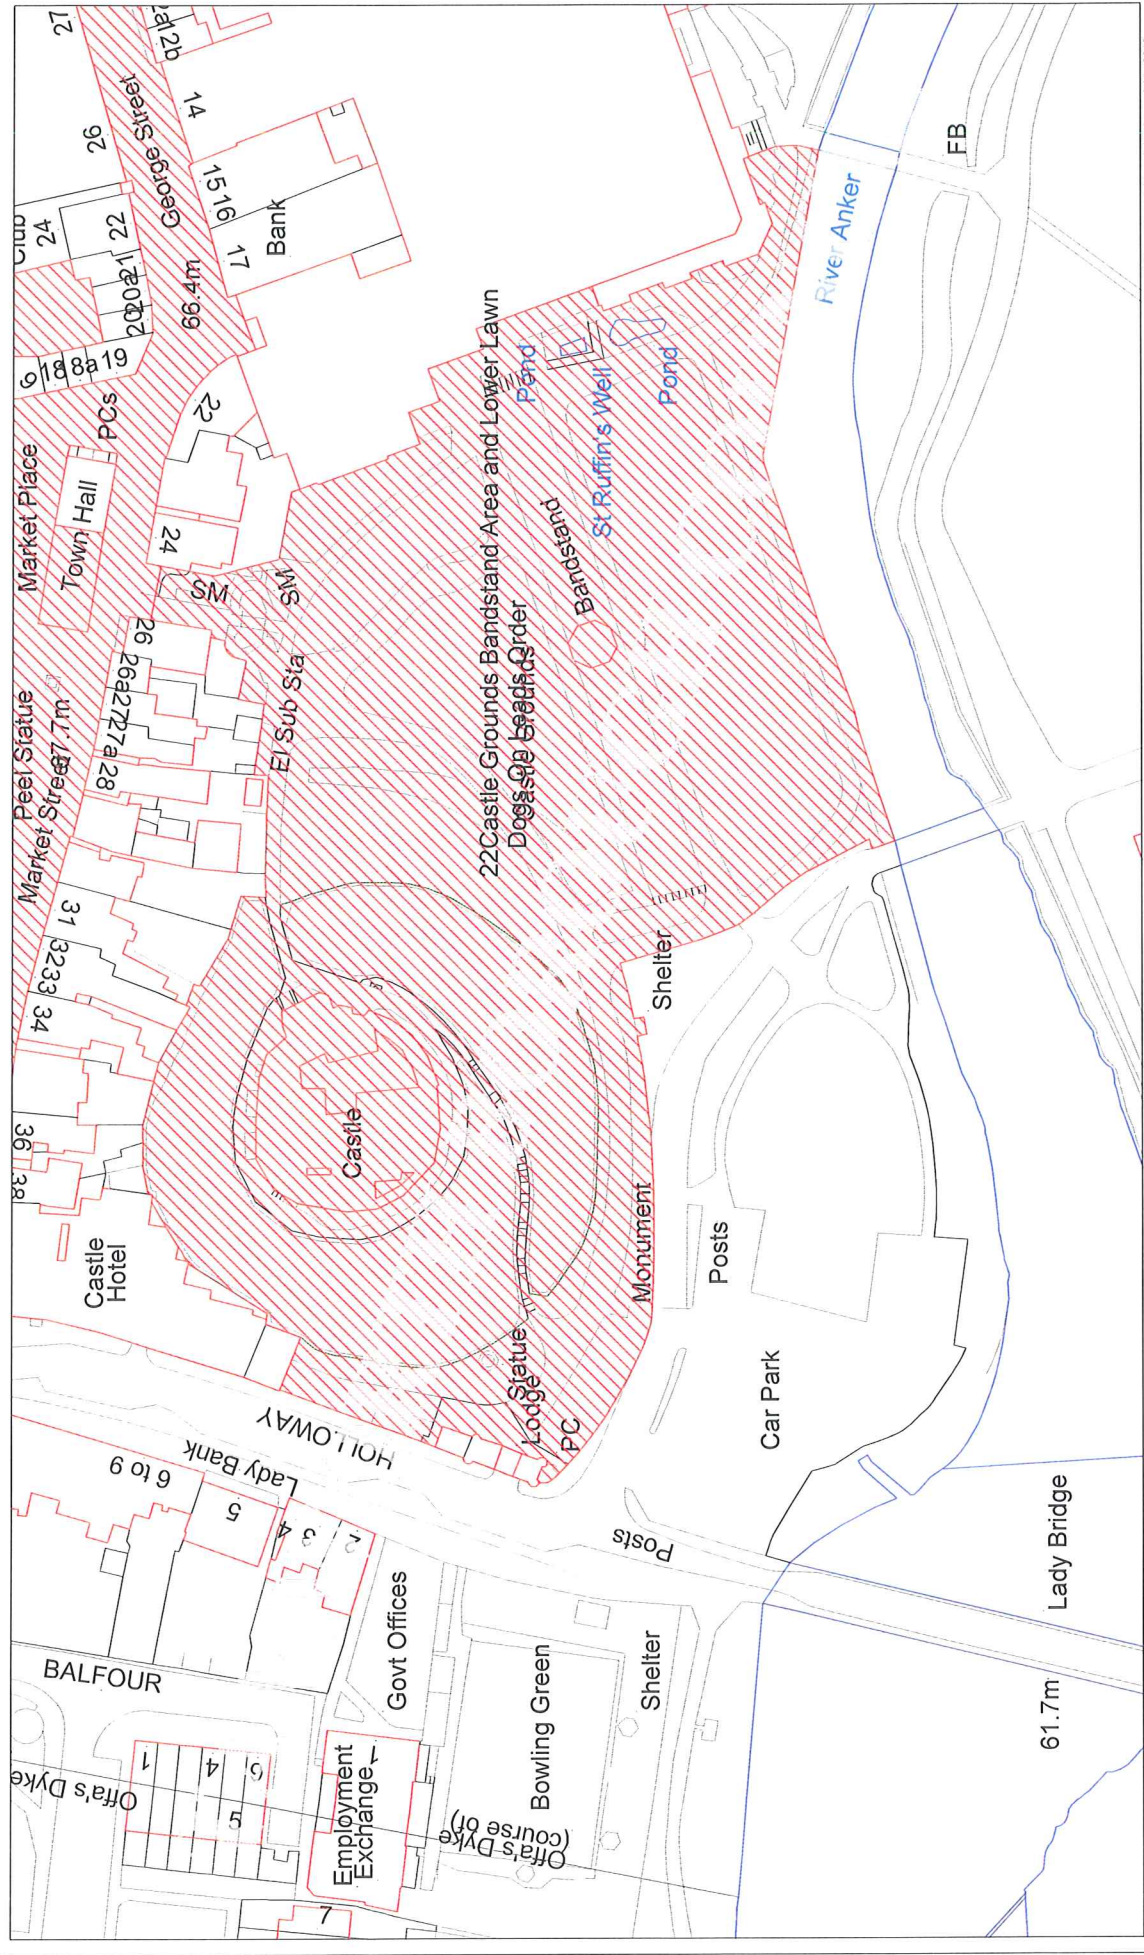

The Dogs on Lead (Tamworth Borough Council) Order 2012

Designated areas for inclusion:-

Amington Cemetery
Anker Valley Sports Pitches
Glascote Cemetery
Tamworth Town Centre Pedestrian Area
Tamworth Castle Ground Upper and Lower Lawn/Bandstand
Wigginton Cemetery
Wilnecote Cemetery (New)
Wilnecote Cemetery (Old)

© Crown copyright and database rights 2012.
Ordnance Survey 1000 18297

Date: 17:01:12 Scale: 1:5000

© Crown copyright and database rights 2012
 Ordnance Survey 100018267

Date: 15:05:12 Scale: 1:1250

© Crown copyright and database rights 2012.
Ordnance Survey 100016267

Date: 17.01.12 Scale: 1:2000

© Crown copyright and database rights 2012.
Ordnance Survey 100018267

Date: 17:01:12 Scale: 1:1250

© Crown copyright and database rights 2012.
Ordnance Survey 100018267

Date: 17.01.12 Scale: 1:2000

27 Wilnecote Cemetery (Old & New)
Dogs On Leads Order

© Crown copyright and database rights 2012
Ordnance Survey 1000182671

Date: 17:01:12	Scale: 1:2500
----------------	---------------

© Crown copyright and database rights 2012.
 Ordnance Survey 100018267