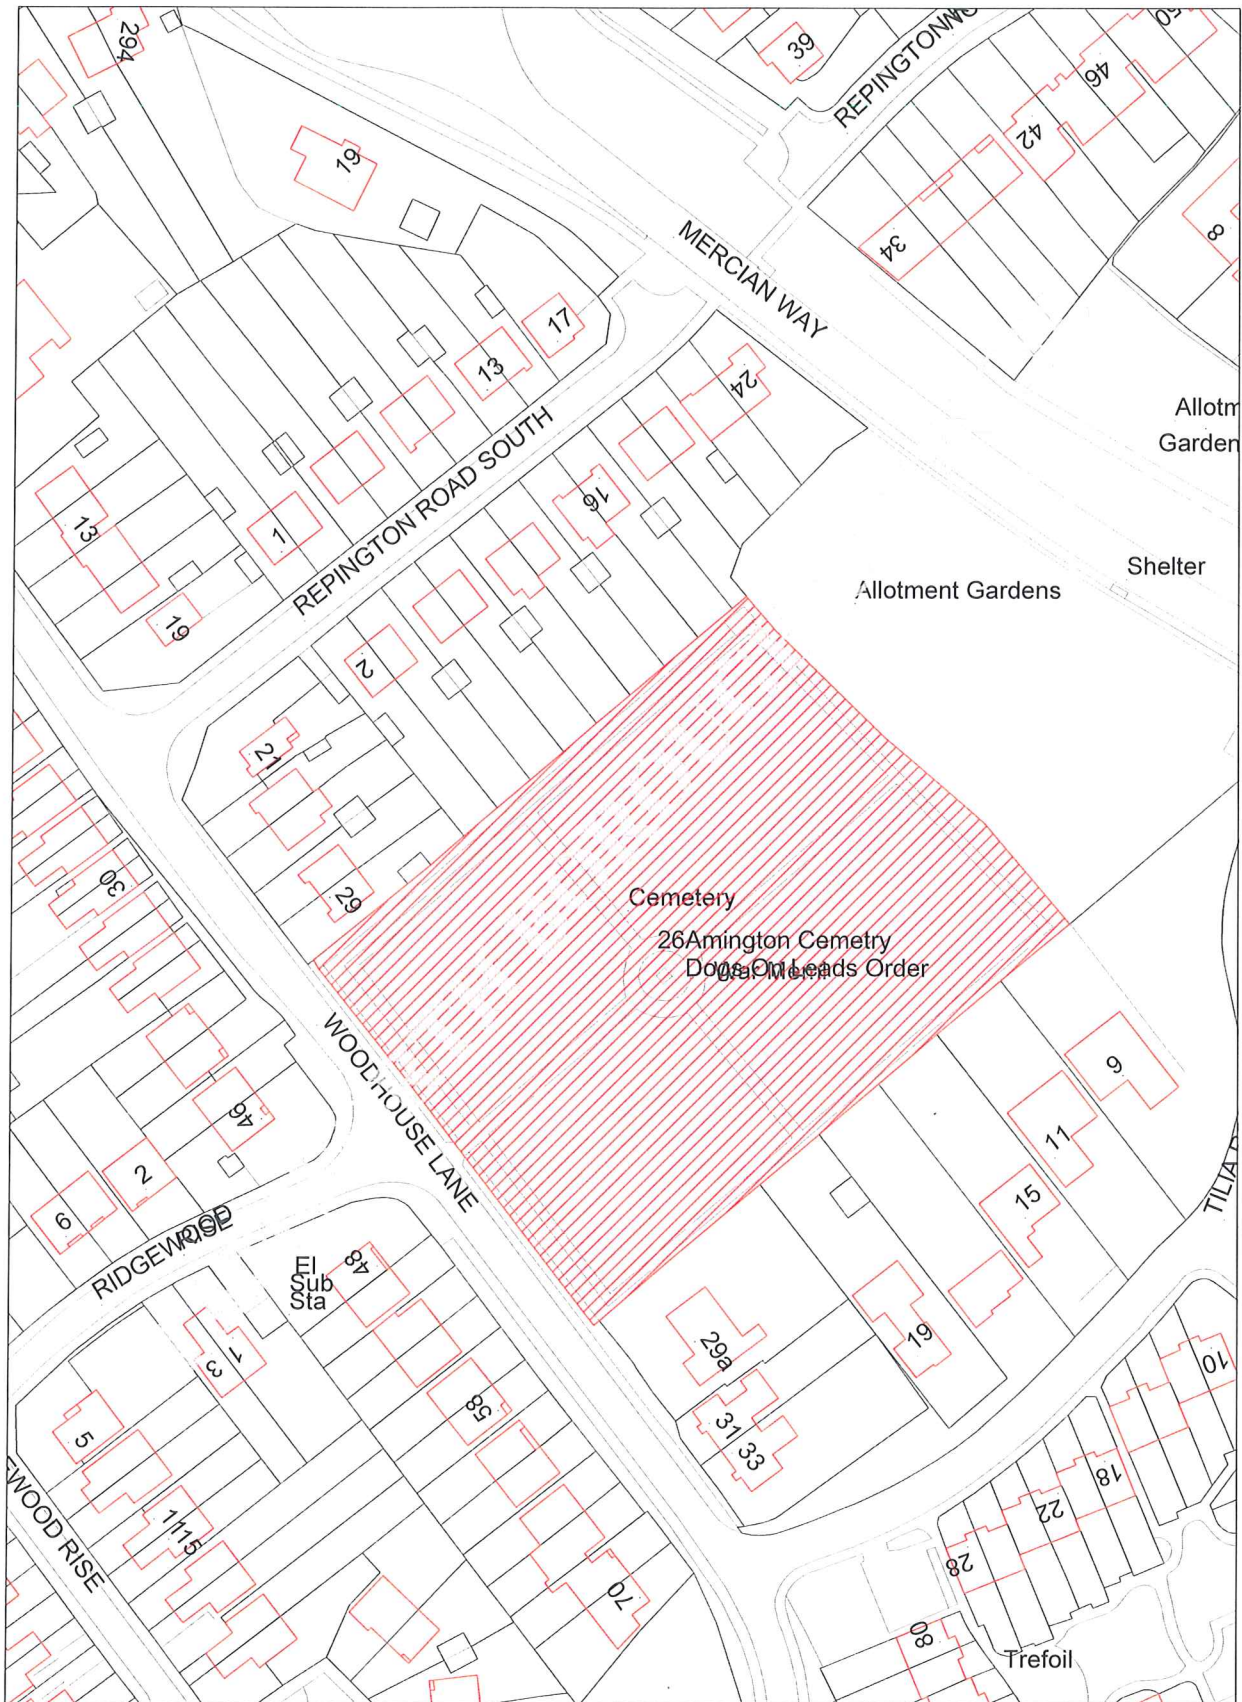

© Crown copyright and database rights 2012.
Ordnance Survey 100018267

Date: 17:01:12	Scale: 1:1250