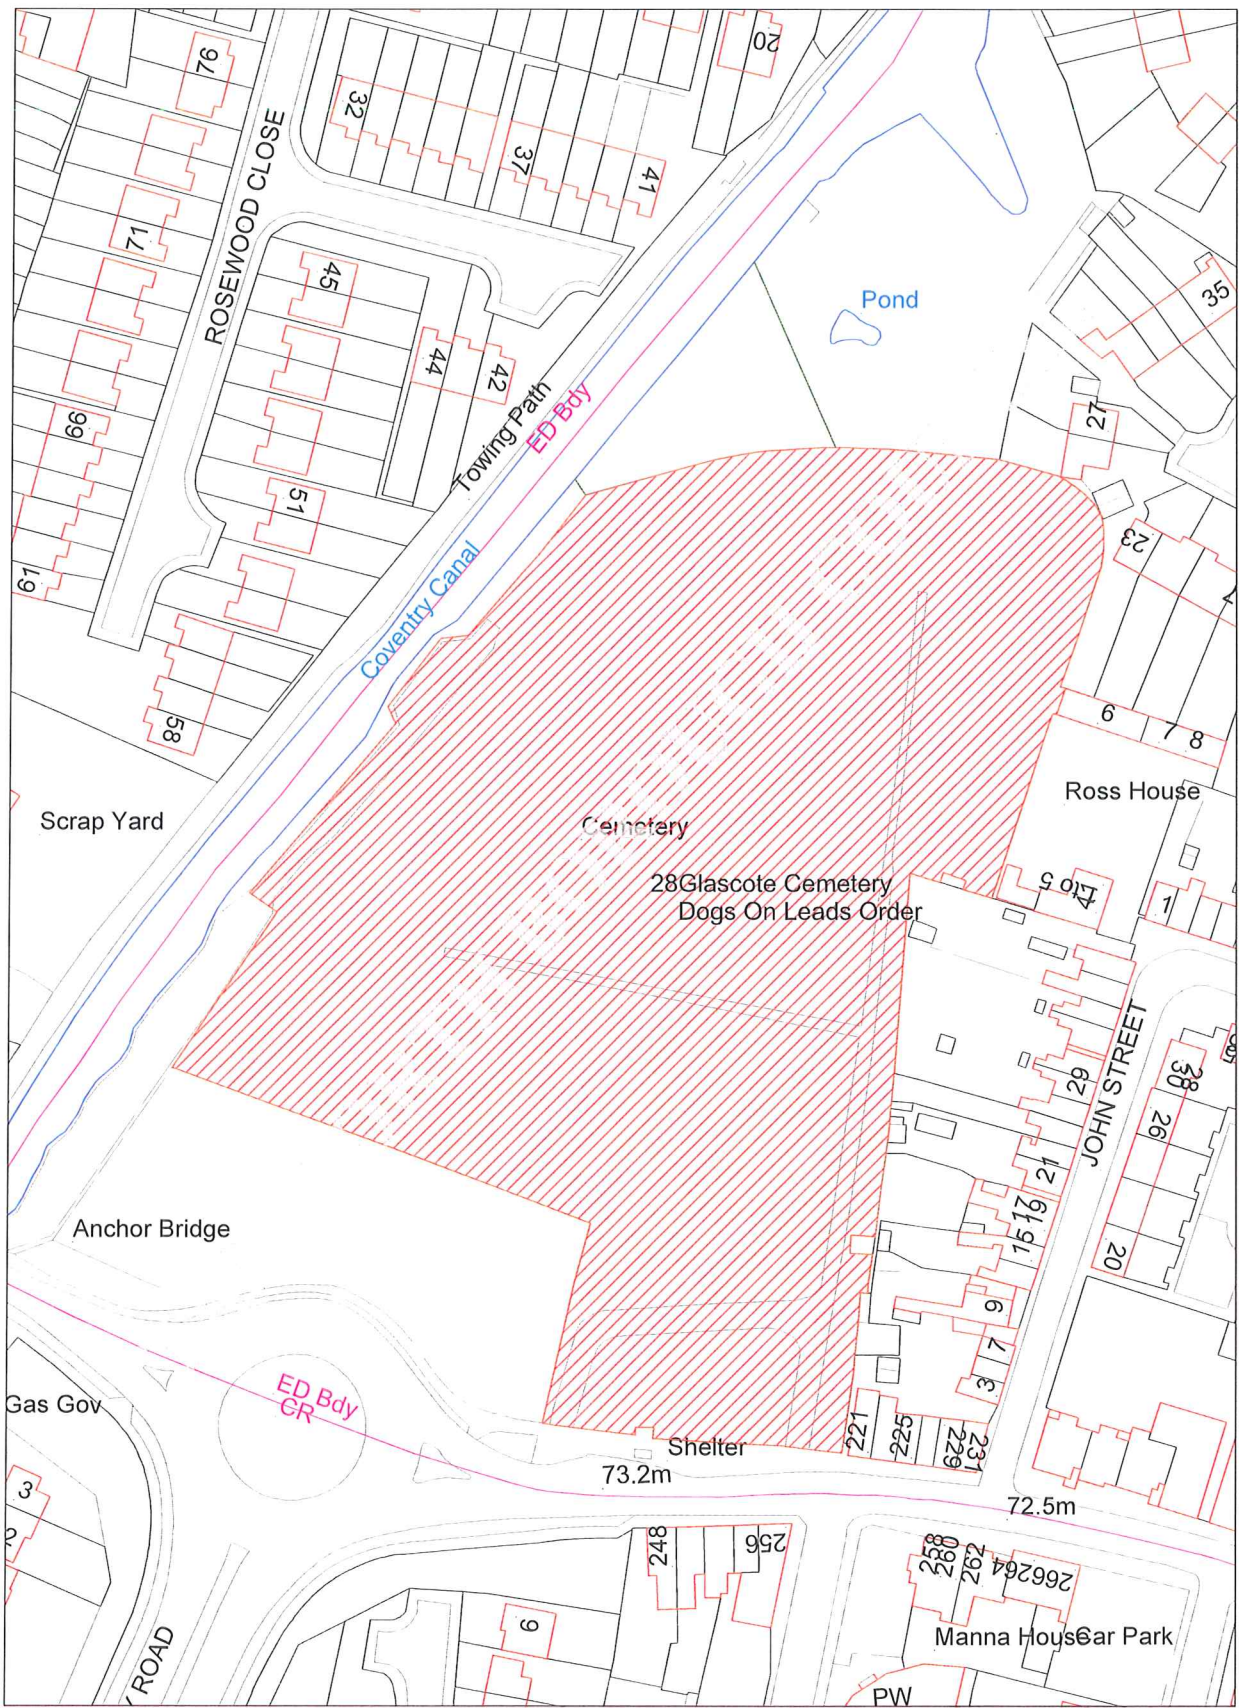

The Dogs on Lead (Tamworth Borough Council) Order 2012

Designated areas for inclusion:-

Amington Cemetery
Anker Valley Sports Pitches
Glascote Cemetery
Tamworth Town Centre Pedestrian Area
Tamworth Castle Ground Upper and Lower Lawn/Bandstand
Wigginton Cemetery
Wilnecote Cemetery (New)
Wilnecote Cemetery (Old)

© Crown copyright and database rights 2012.
Ordnance Survey 1000 18297

Date: 17:01:12 Scale: 1:5000

© Crown copyright and database rights 2012
 Ordnance Survey 100018267

Date: 15:05:12 Scale: 1:1250

© Crown copyright and database rights 2012.
Ordnance Survey 100016267

Date: 17.01.12 Scale: 1:2000

© Crown copyright and database rights 2012.
Ordnance Survey 100018267

Date: 17:01:12 Scale: 1:1250

© Crown copyright and database rights 2012.
Ordnance Survey 100018267

Date: 17.01.12 Scale: 1:2000

27 Wilnecote Cemetery (Old & New)
Dogs On Leads Order

© Crown copyright and database rights 2012
Ordnance Survey 1000182671

Date: 17:01:12	Scale: 1:2500
----------------	---------------

© Crown copyright and database rights 2012.
 Ordnance Survey 100018267