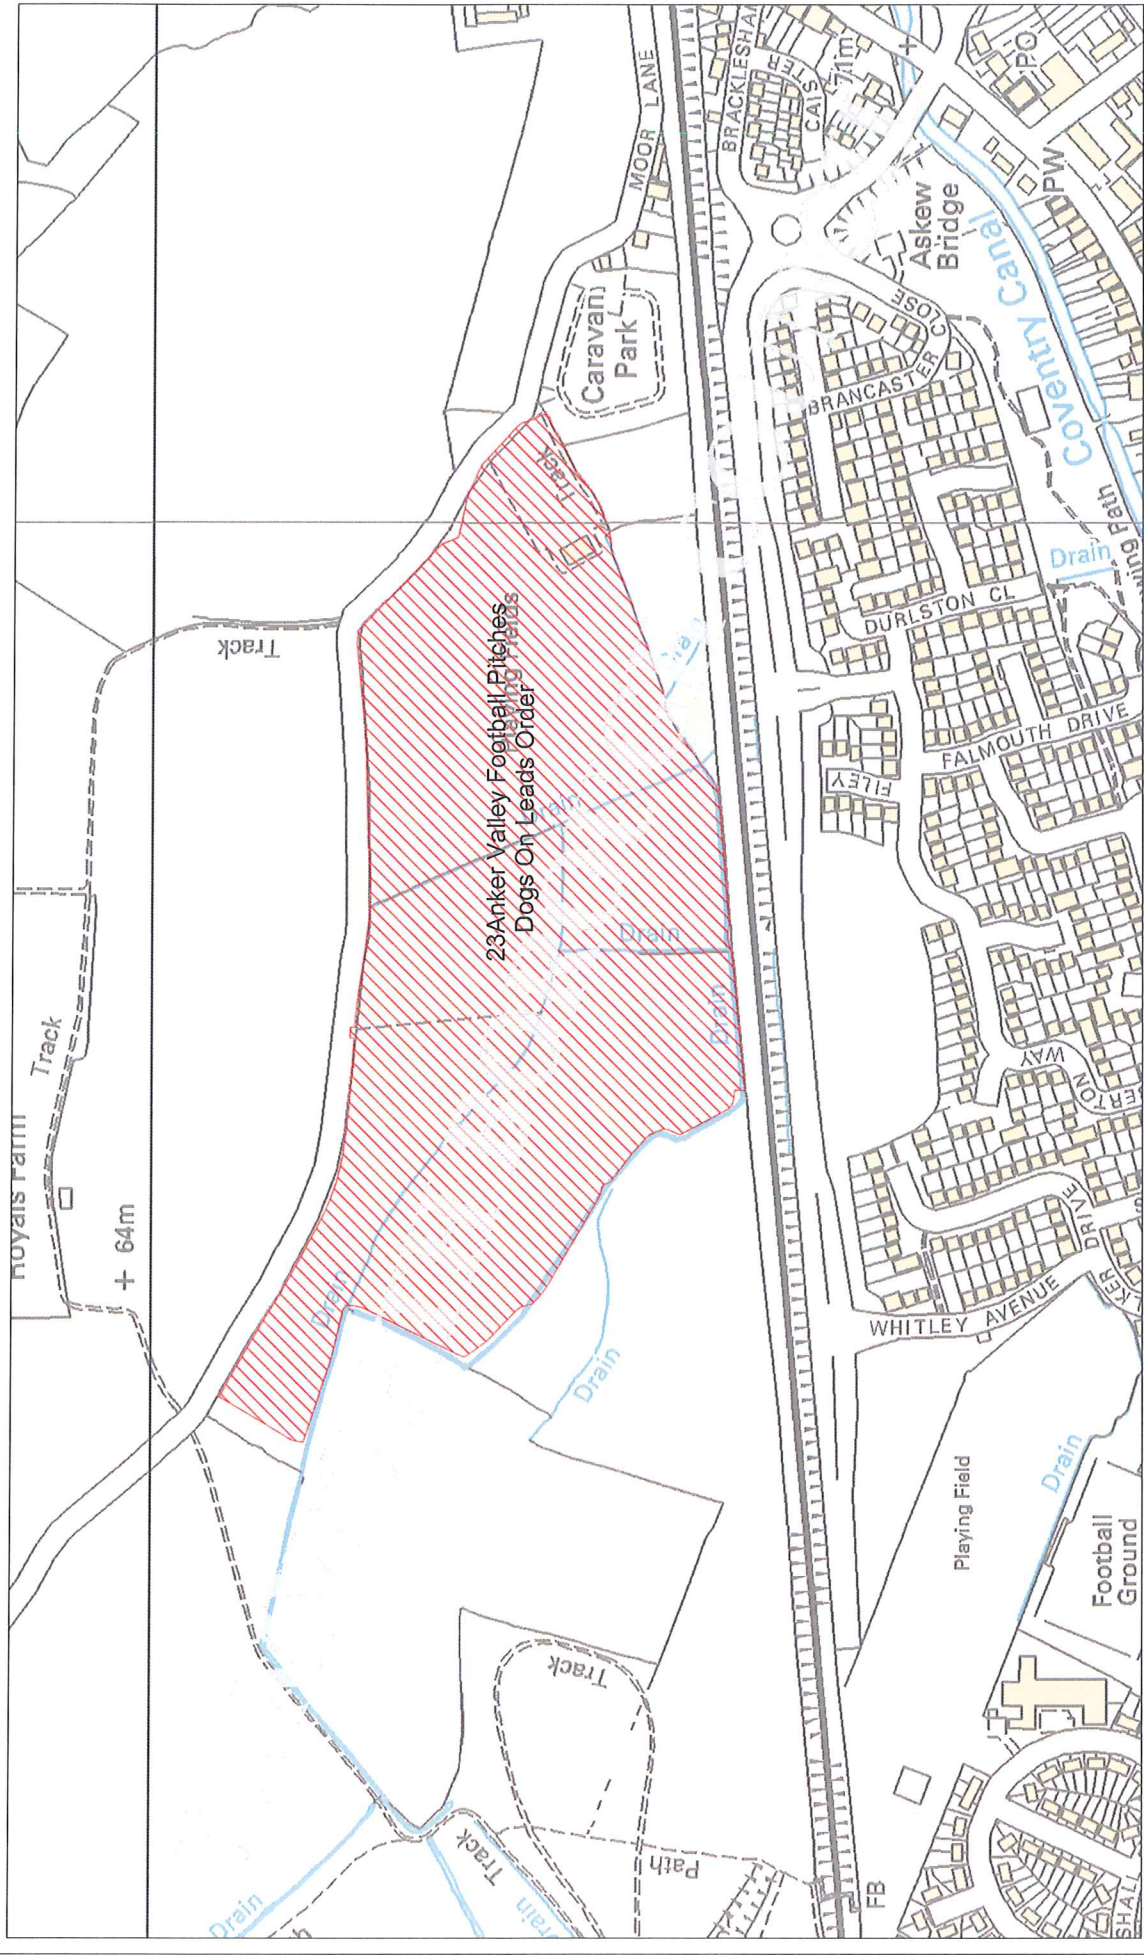

The Dogs on Lead (Tamworth Borough Council) Order 2012

Designated areas for inclusion:-

Amington Cemetery
Anker Valley Sports Pitches
Glascote Cemetery
Tamworth Town Centre Pedestrian Area
Tamworth Castle Ground Upper and Lower Lawn/Bandstand
Wigginton Cemetery
Wilnecote Cemetery (New)
Wilnecote Cemetery (Old)

© Crown copyright and database rights 2012.
Ordnance Survey 1000 18297

Date: 17:01:12 Scale: 1:5000

© Crown copyright and database rights 2012
 Ordnance Survey 100018267

Date: 15:05:12 Scale: 1:1250

© Crown copyright and database rights 2012.
Ordnance Survey 100016267

Date: 17.01.12 Scale: 1:2000

© Crown copyright and database rights 2012.
Ordnance Survey 100018267

Date: 17:01:12 Scale: 1:1250

© Crown copyright and database rights 2012.
Ordnance Survey 100018267

Date: 17.01.12 Scale: 1:2000

27 Wilnecote Cemetery (Old & New)
Dogs On Leads Order

© Crown copyright and database rights 2012
Ordnance Survey 1000182671

Date: 17:01:12	Scale: 1:2500
----------------	---------------

© Crown copyright and database rights 2012.
 Ordnance Survey 100018267