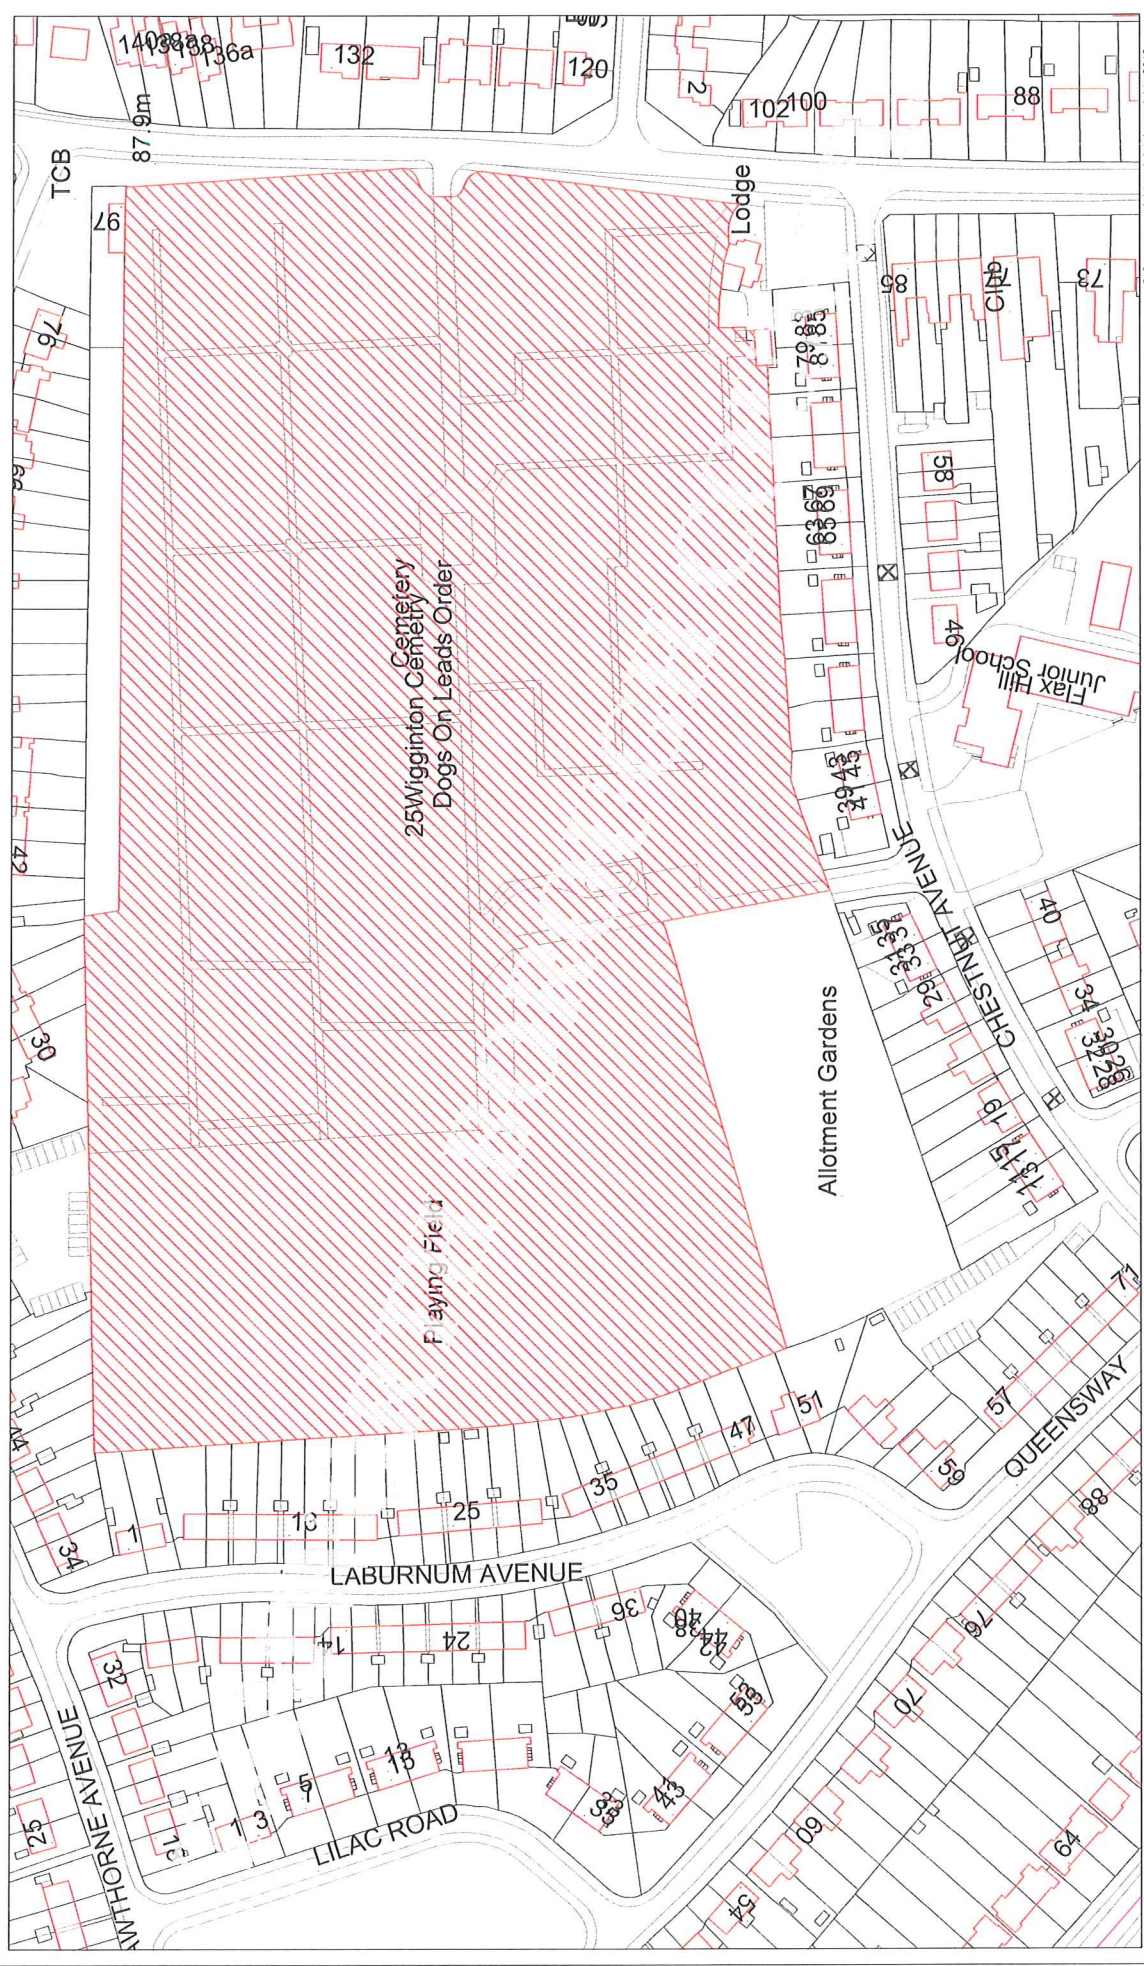

Date: 17.01.12 Scale: 1:2000