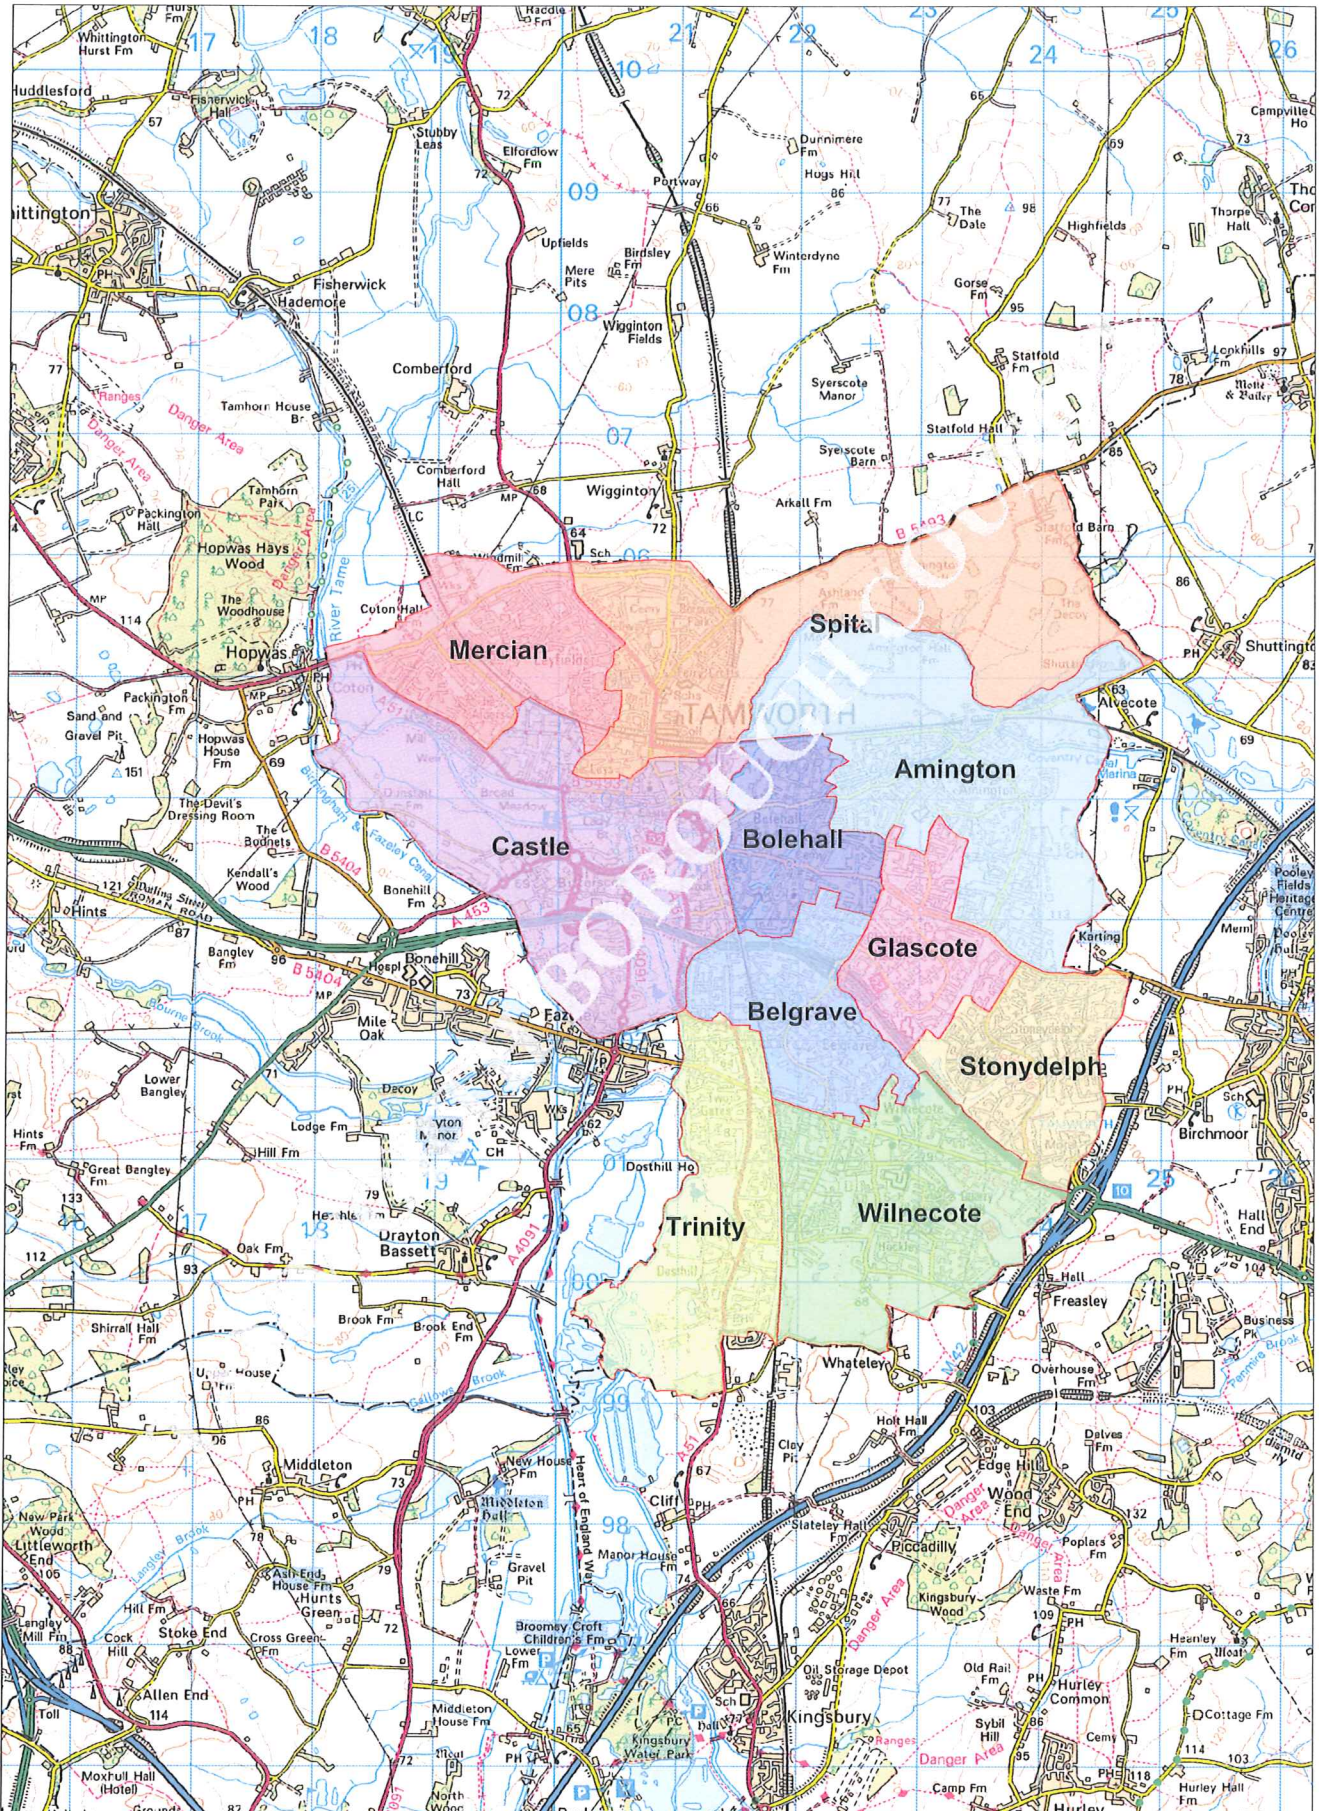

The Dogs on Lead (Tamworth Borough Council) Order 2012

Designated areas for inclusion:-

Amington Cemetery
Anker Valley Sports Pitches
Glascote Cemetery
Tamworth Town Centre Pedestrian Area
Tamworth Castle Ground Upper and Lower Lawn/Bandstand
Wigginton Cemetery
Wilnecote Cemetery (New)
Wilnecote Cemetery (Old)

© Crown copyright and database rights 2012.
Ordnance Survey 1000 18297

Date: 17:01:12 Scale: 1:5000

© Crown copyright and database rights 2012
 Ordnance Survey 100018267

Date: 15:05:12 Scale: 1:1250

© Crown copyright and database rights 2012.
Ordnance Survey 100016267

Date: 17.01.12 Scale: 1:2000

© Crown copyright and database rights 2012.
Ordnance Survey 100018267

Date: 17:01:12 Scale: 1:1250

© Crown copyright and database rights 2012.
Ordnance Survey 100018267

Date: 17.01.12 Scale: 1:2000

27 Wilnecote Cemetery (Old & New)
Dogs On Leads Order

© Crown copyright and database rights 2012
Ordnance Survey 1000182671

Date: 17:01:12	Scale: 1:2500
----------------	---------------

© Crown copyright and database rights 2012.
 Ordnance Survey 100018267