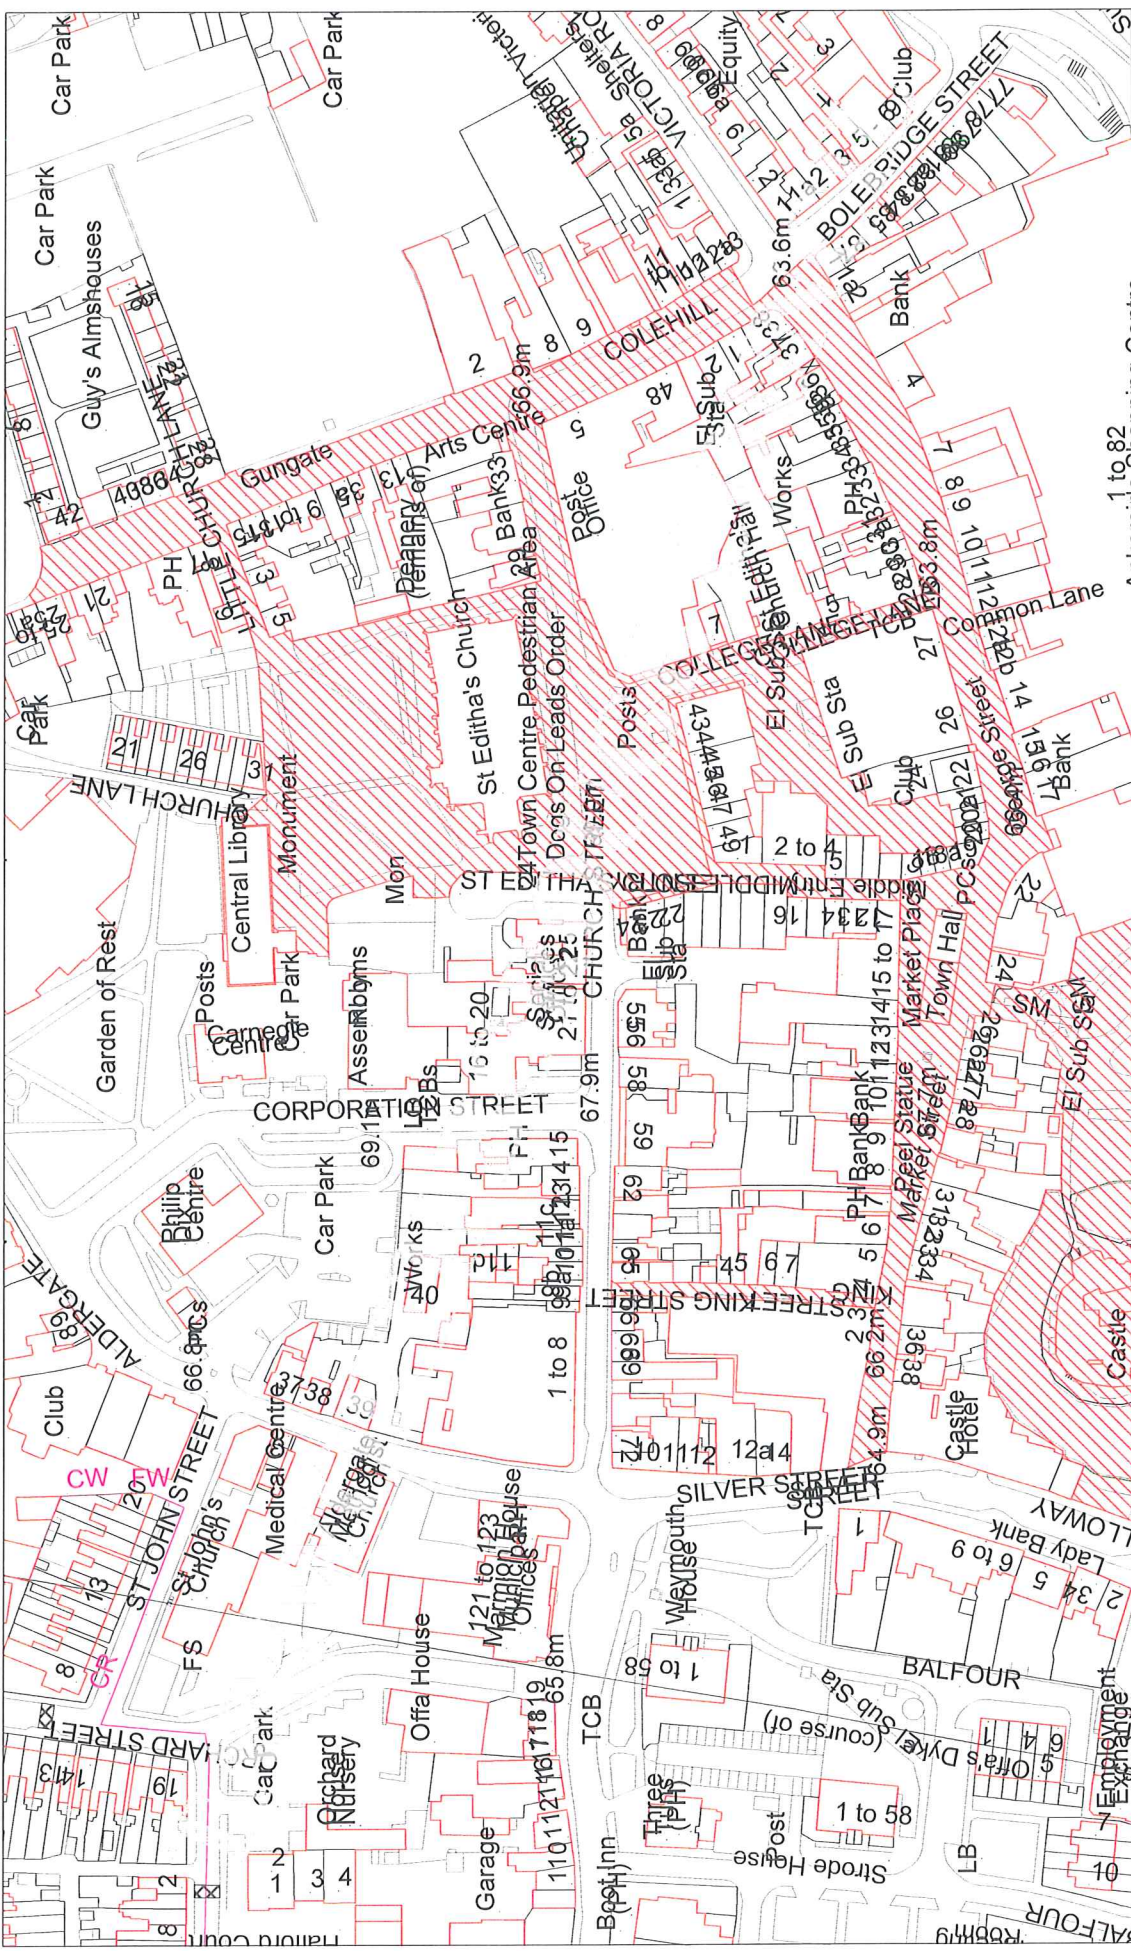

Date: 17.01.12 Scale: 1:2000