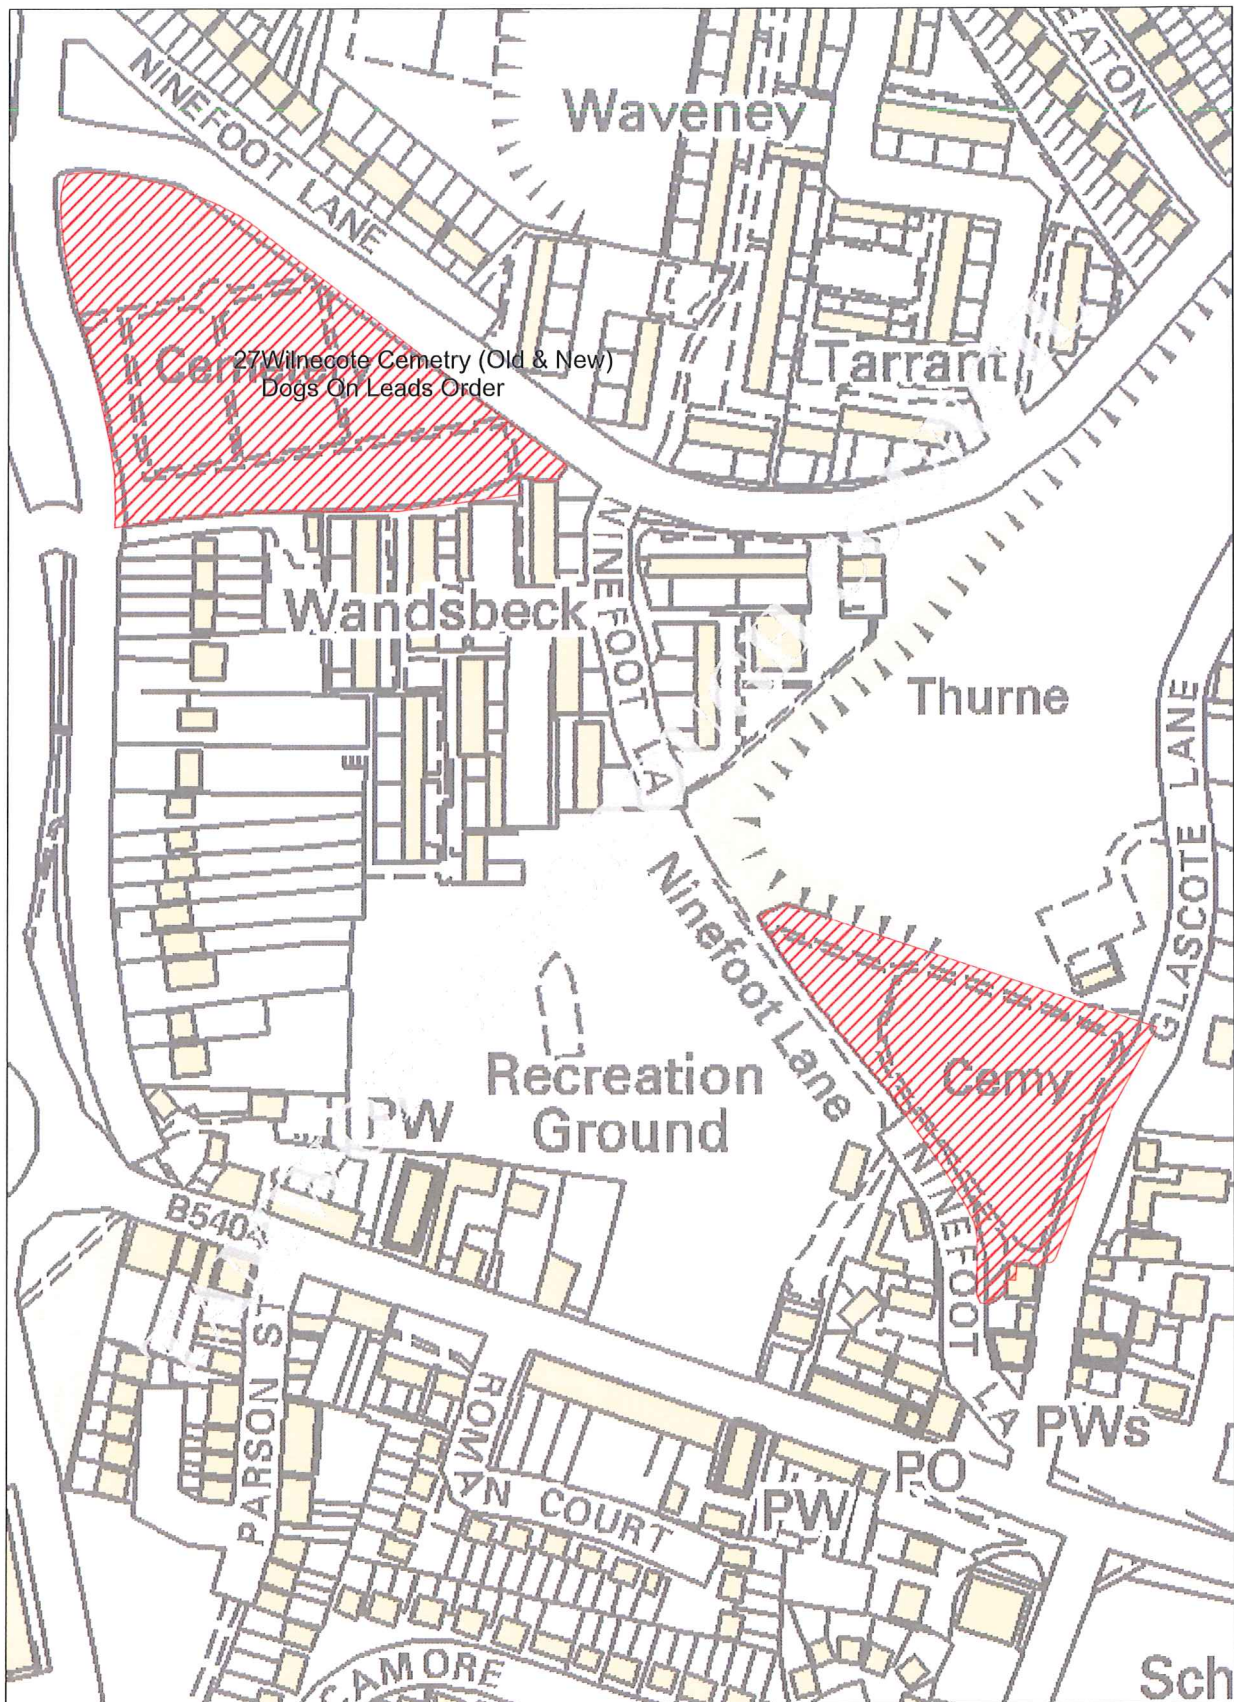

The Dogs on Lead (Tamworth Borough Council) Order 2012

Designated areas for inclusion:-

Amington Cemetery
Anker Valley Sports Pitches
Glascote Cemetery
Tamworth Town Centre Pedestrian Area
Tamworth Castle Ground Upper and Lower Lawn/Bandstand
Wigginton Cemetery
Wilnecote Cemetery (New)
Wilnecote Cemetery (Old)

© Crown copyright and database rights 2012.
Ordnance Survey 1000 18297

Date: 17:01:12 Scale: 1:5000

© Crown copyright and database rights 2012
 Ordnance Survey 100018267

Date: 15:05:12 Scale: 1:1250

© Crown copyright and database rights 2012.
Ordnance Survey 100016267

Date: 17.01.12 Scale: 1:2000

© Crown copyright and database rights 2012.
Ordnance Survey 100018267

Date: 17:01:12 Scale: 1:1250

© Crown copyright and database rights 2012.
Ordnance Survey 100018267

Date: 17.01.12 Scale: 1:2000

27 Wilnecote Cemetery (Old & New)
Dogs On Leads Order

© Crown copyright and database rights 2012
Ordnance Survey 1000182671

Date: 17:01:12	Scale: 1:2500
----------------	---------------

© Crown copyright and database rights 2012.
 Ordnance Survey 100018267